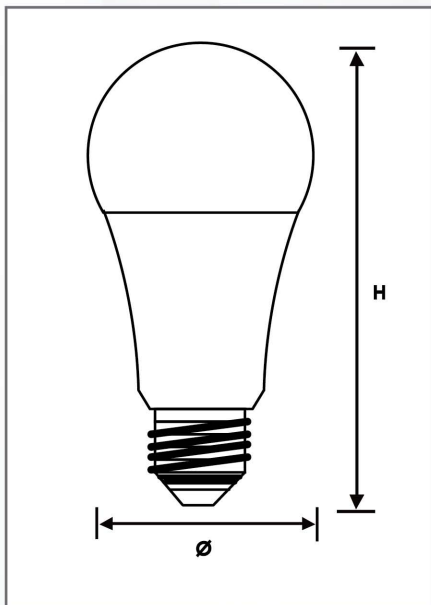

MODEL	POWER (W)	CCT (KT)	LUMEN (LM)	SIZE Ø x H (mm)	PACKING
BSA60-10	10W	3000/4000/6500	825~915	60 x 112	100/CTN
BSA70-15	15W	3000/4000/6500	1276~1390	70 x 145	100/CTN

TUBE 6-2